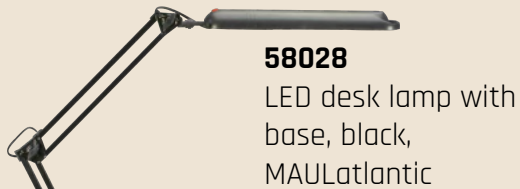

**13817**  
100 x 50 cm.  
Linen pin board.  
Wood frame.

**13816**  
60 x 60 cm. Linen pin board.  
Wood frame.

**23959**  
Wooden pen tray for glass board

**22136**  
Whiteboard marker  
set, 4 colours,  
Black/Blue/Red/Green

**58028**  
LED desk lamp with  
base, black,  
MAULatlastic

**58029**  
LED desk lamp with  
base, silver,  
MAULatlastic

**58016**  
Wireless LED desk  
lamp, black, MAULsally

**58015**  
Wireless LED desk  
lamp, white,  
MAULsally