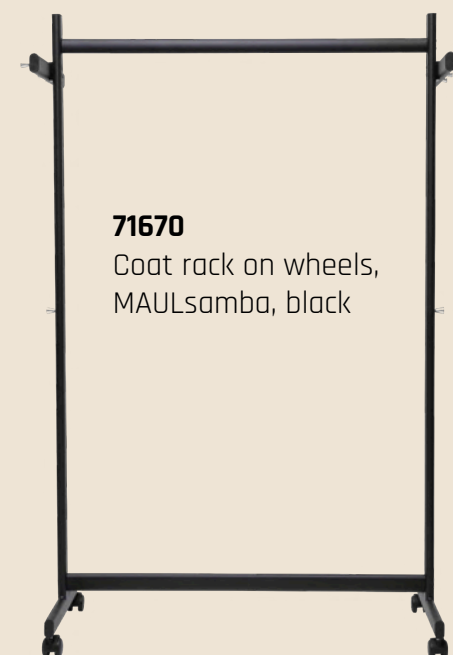

**71696**  
 MAUL Wardrobe stand with wheels and shoe shelf

**71800**  
 Coat stand with umbrella holder, MAULnubis, chrome

**71699**  
 MAUL Coat rack, glossy silver-grey metal

**71669**  
 Coat stand with umbrella holder, MAULcaligo, black

**71668**  
 Coat stand with umbrella holder, MAULcaligo, silver

**71670**  
 Coat rack on wheels, MAULsamba, black

The range includes shower curtains, bath mats and practical accessories in coordinated colours and designs. Combining functionality and contemporary style, the collection is ideal for hotels, offices and residential projects.