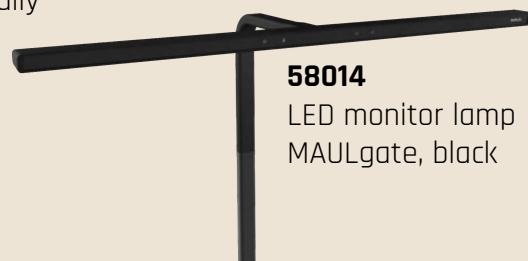

**58028**  
LED desk lamp with  
base, black,  
MAULatlastic

**58029**  
LED desk lamp with  
base, silver,  
MAULatlastic

**58016**  
Wireless LED desk  
lamp, black, MAULsally

**58015**  
Wireless LED desk  
lamp, white,  
MAULsally

**58027**  
LED desk lamp with  
table clamp, silver,  
MAULatlastic

**58025**  
LED desk lamp with  
table clamp, white,  
MAULatlastic

**58026**  
LED desk lamp with  
table clamp, black,  
MAULatlastic

**58023**  
LED desk lamp with  
table clamp, white,  
MAULpirro

**58024**  
LED desk lamp with  
table clamp, black,  
MAULpirro

**58014**  
LED monitor lamp  
MAULgate, black

**58017**  
LED desk lamp, black,  
MAULkit