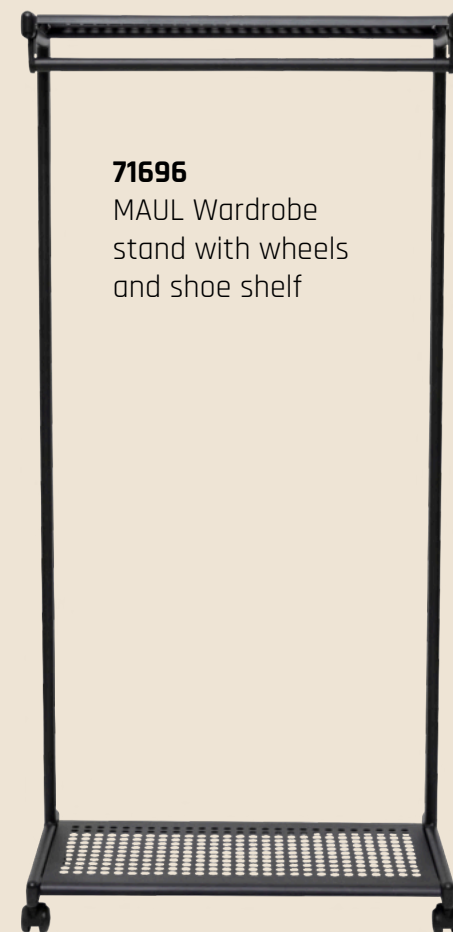

**71698**  
 Black metal hangers, 5 pcs.

**71672**  
 Clothes hangers, set of 5 pcs., MAULlena, black

**71673**  
 Clothes hangers, set of 5 pcs., MAULlena, white

**71697**  
 MAUL Wardrobe stand with wheels, black metal