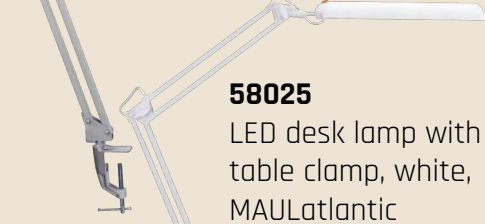

58027
LED desk lamp with
table clamp, silver,
MAULatlastic