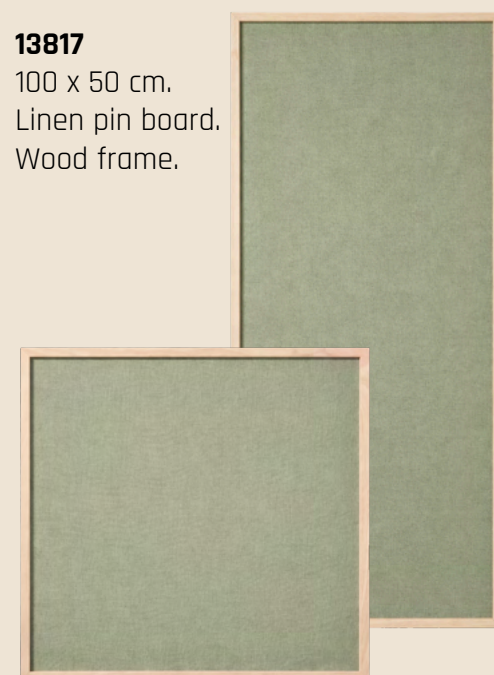

**21109**  
Glass whiteboard magnets,  
Marble design, 6 pcs

**21108**  
Whiteboard magnets,  
Set of 6 colours

**21106**  
Whiteboard magnets,  
White, 6 pcs

**21107**  
Whiteboard magnets,  
Black, 6 pcs

**13817**  
100 x 50 cm.  
Linen pin board.  
Wood frame.

**13816**  
60 x 60 cm. Linen pin board.  
Wood frame.

**23959**  
Wooden pen tray for glass board

**22136**  
Whiteboard marker  
set, 4 colours,  
Black/Blue/Red/Green