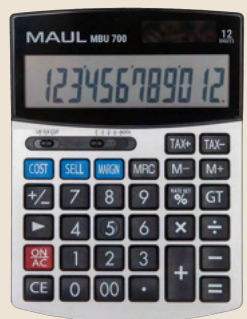

New in Desk & Organisation Solutions

The range includes desk organisers, calculators, monitor stands and practical accessories for everyday use. Designed for professional environments, the products combine functionality, durability and a clean, modern design - ideal for offices, retail and workspaces.