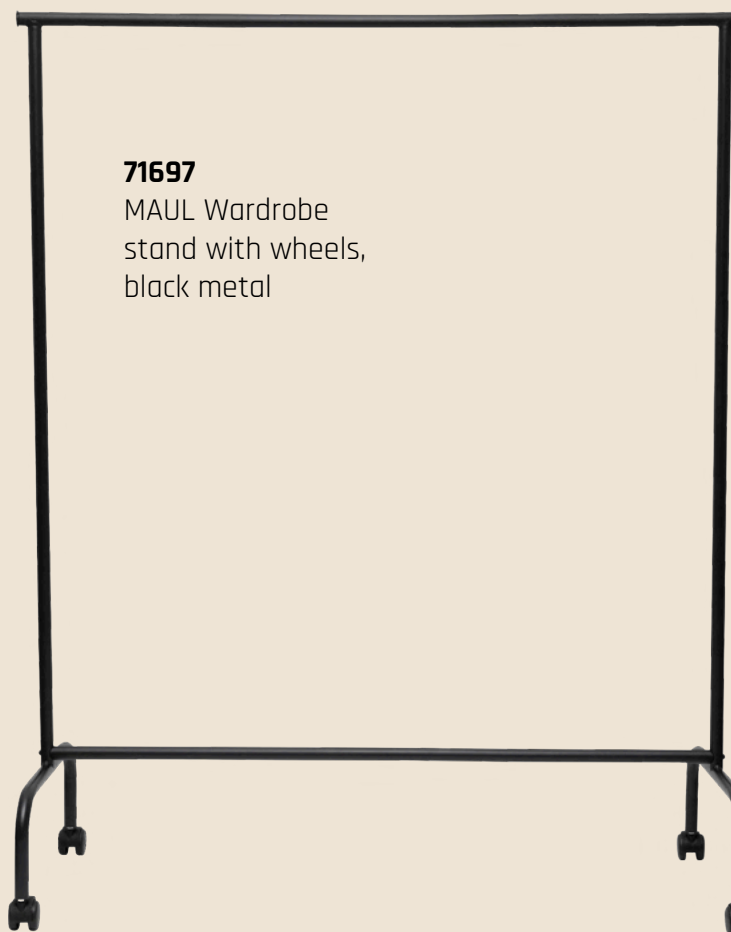

71697
MAUL Wardrobe stand with wheels, black metal