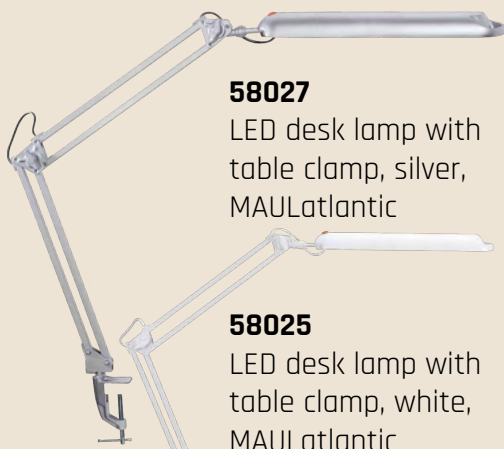

**13817**  
100 x 50 cm.  
Linen pin board.  
Wood frame.

**13816**  
60 x 60 cm. Linen pin board.  
Wood frame.

**23959**  
Wooden pen tray for glass board

**22136**  
Whiteboard marker  
set, 4 colours,  
Black/Blue/Red/Green

**58028**  
LED desk lamp with  
base, black,  
MAULatlastic

**58029**  
LED desk lamp with  
base, silver,  
MAULatlastic

**58016**  
Wireless LED desk  
lamp, black, MAULsally

**58015**  
Wireless LED desk  
lamp, white,  
MAULsally

**58027**  
LED desk lamp with  
table clamp, silver,  
MAULatlastic

**58025**  
LED desk lamp with  
table clamp, white,  
MAULatlastic

**58026**  
LED desk lamp with  
table clamp, black,  
MAULatlastic