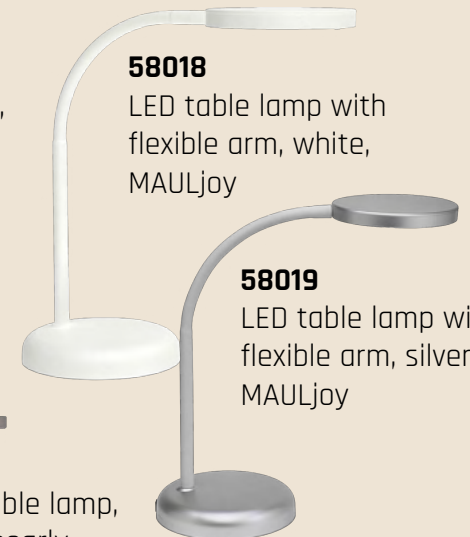

**58027**  
LED desk lamp with  
table clamp, silver,  
MAULatlastic

**58025**  
LED desk lamp with  
table clamp, white,  
MAULatlastic

**58026**  
LED desk lamp with  
table clamp, black,  
MAULatlastic

**58023**  
LED desk lamp with  
table clamp, white,  
MAULpirro

**58024**  
LED desk lamp with  
table clamp, black,  
MAULpirro

**58014**  
LED monitor lamp  
MAULgate, black

**58017**  
LED desk lamp, black,  
MAULkit

**58021**  
LED touch table lamp,  
black, MAULpearly

**58030**  
LED desk lamp, silver,  
MAULgrace

**58018**  
LED table lamp with  
flexible arm, white,  
MAULjoy

**58020**  
Small LED table lamp,  
white, MAULabby